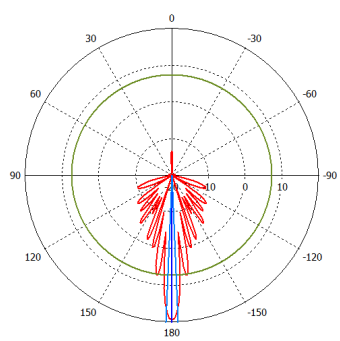

24 V 0.8 A power adapter

quickMOUNT PRO

K-41 screw kit

Metal ring

Specifications

Product code	RB921GS-5HPacD-15S	RB921GS-5HPacD-19S (International) RB921GS-5HPacD-19S-US (USA)
CPU	Single core QCA9557 720 MHz	Single core QCA9557 720 MHz
Size of RAM	128 MB DDR2 300Mhz	128 MB DDR2 300Mhz
Data storage	128 MB NAND	128 MB NAND
10/100/1000 Ethernet ports	1	1
SFP cage	1	1
Wireless	Built-in 5 GHz 802.11ac, dual-chain	Built-in 5 GHz 802.11ac, dual-chain
Wireless regulations	Specific frequency range can be limited by country regulations	
PCB temperature monitor	Yes	Yes
Voltage monitor	Yes	Yes
Power input	jack: 8-30 V DC, PoE in: 8-30 V DC	jack: 8-30 V DC, PoE in: 8-30 V DC
Power consumption	13 W	13 W
LEDs	8	8
Beeper	Yes	Yes
Operating system	MikroTik RouterOS, Level 4 license	MikroTik RouterOS, Level 4 license
Antenna gain	15 dbi	19 dbi
Frequency range	5.17 - 5.825 GHz	5.17 - 5.825 GHz (International) 5.17 - 5.25 GHz and 5.725 - 5.835 GHz (USA)
Polarization	Vertical and horizontal	Vertical and horizontal
3DB Beamwidth - azimuth	120 deg	120 deg
3DB Beamwidth - elevation	10 deg	5 deg
VSWR	1.43 typ, 1.8 max	1.43 typ, 1.8 max
Port to Port isolation	>40 dB min	>40 dB min
Front-to-Back ratio	>30 dB	>30 dB
Cross Polarization	>30 dB	>30 dB
Weight	Package: 1.35 Kg Unit: 816g	Package: 3.01 Kg Unit: 1,36 Kg
Dimensions	140 x 348 x 82 mm	152 x 598 x 78 mm
Suggested price	\$139	\$199

Wireless specifications

Device	mANTBox 15s / mANTBox 19s	
RATE	Tx (dBm)	Rx (dBm)
6MBit/s	31	-96
54MBit/s	27	-81
MCS0	30	-96
MCS7	27	-77
MCS9	22	-72

Antenna patterns

mANT 15s HP azimuth

mANT 15s HP elevation

mANT 15s VP azimuth

mANT 15s VP elevation

mANT 19s HP azimuth

mANT 19s HP elevation

mANT 19s VP azimuth

mANT 19s VP elevation