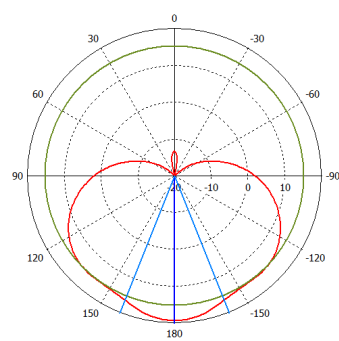

24 V 0.8 A power adapter

quickMOUNT PRO

K-41 screw kit

Metal ring

Specifications

Product code	RB921GS-5HPacD-15S	RB921GS-5HPacD-19S (International) RB921GS-5HPacD-19S-US (USA)
CPU	Single core QCA9557 720 MHz	Single core QCA9557 720 MHz
Size of RAM	128 MB DDR2 300Mhz	128 MB DDR2 300Mhz
Data storage	128 MB NAND	128 MB NAND
10/100/1000 Ethernet ports	1	1
SFP cage	1	1
Wireless	Built-in 5 GHz 802.11ac, dual-chain	Built-in 5 GHz 802.11ac, dual-chain
Wireless regulations	Specific frequency range can be limited by country regulations	
PCB temperature monitor	Yes	Yes
Voltage monitor	Yes	Yes
Power input	jack: 8-30 V DC, PoE in: 8-30 V DC	jack: 8-30 V DC, PoE in: 8-30 V DC
Power consumption	13 W	13 W
LEDs	8	8
Beeper	Yes	Yes
Operating system	MikroTik RouterOS, Level 4 license	MikroTik RouterOS, Level 4 license
Antenna gain	15 dbi	19 dbi
Frequency range	5.17 - 5.825 GHz	5.17 - 5.825 GHz (International) 5.17 - 5.25 GHz and 5.725 - 5.835 GHz (USA)
Polarization	Vertical and horizontal	Vertical and horizontal
3DB Beamwidth - azimuth	120 deg	120 deg
3DB Beamwidth - elevation	10 deg	5 deg
VSWR	1.43 typ, 1.8 max	1.43 typ, 1.8 max
Port to Port isolation	>40 dB min	>40 dB min
Front-to-Back ratio	>30 dB	>30 dB
Cross Polarization	>30 dB	>30 dB
Weight	Package: 1.35 Kg Unit: 816g	Package: 3.01 Kg Unit: 1,36 Kg
Dimensions	140 x 348 x 82 mm	152 x 598 x 78 mm
Suggested price	\$139	\$199

Wireless specifications

Device	mANTBox 15s / mANTBox 19s	
RATE	Tx (dBm)	Rx (dBm)
6MBit/s	31	-96
54MBit/s	27	-81
MCS0	30	-96
MCS7	27	-77
MCS9	22	-72

Antenna patterns

mANT 15s HP azimuth

mANT 15s HP elevation

mANT 15s VP azimuth

mANT 15s VP elevation

mANT 19s HP azimuth

mANT 19s HP elevation

mANT 19s VP azimuth

mANT 19s VP elevation