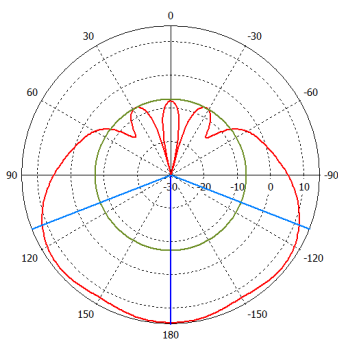

24 V 0.8 A power adapter

quickMOUNT PRO

K-41 screw kit

Metal ring

Specifications

Product code	RB921GS-5HPacD-15S	RB921GS-5HPacD-19S (International) RB921GS-5HPacD-19S-US (USA)
CPU	Single core QCA9557 720 MHz	Single core QCA9557 720 MHz
Size of RAM	128 MB DDR2 300Mhz	128 MB DDR2 300Mhz
Data storage	128 MB NAND	128 MB NAND
10/100/1000 Ethernet ports	1	1
SFP cage	1	1
Wireless	Built-in 5 GHz 802.11ac, dual-chain	Built-in 5 GHz 802.11ac, dual-chain
Wireless regulations	Specific frequency range can be limited by country regulations	
PCB temperature monitor	Yes	Yes
Voltage monitor	Yes	Yes
Power input	jack: 8-30 V DC, PoE in: 8-30 V DC	jack: 8-30 V DC, PoE in: 8-30 V DC
Power consumption	13 W	13 W
LEDs	8	8
Beeper	Yes	Yes
Operating system	MikroTik RouterOS, Level 4 license	MikroTik RouterOS, Level 4 license
Antenna gain	15 dbi	19 dbi
Frequency range	5.17 - 5.825 GHz	5.17 - 5.825 GHz (International) 5.17 - 5.25 GHz and 5.725 - 5.835 GHz (USA)
Polarization	Vertical and horizontal	Vertical and horizontal
3DB Beamwidth - azimuth	120 deg	120 deg
3DB Beamwidth - elevation	10 deg	5 deg
VSWR	1.43 typ, 1.8 max	1.43 typ, 1.8 max
Port to Port isolation	>40 dB min	>40 dB min
Front-to-Back ratio	>30 dB	>30 dB
Cross Polarization	>30 dB	>30 dB
Weight	Package: 1.35 Kg Unit: 816g	Package: 3.01 Kg Unit: 1,36 Kg
Dimensions	140 x 348 x 82 mm	152 x 598 x 78 mm
Suggested price	\$139	\$199

Wireless specifications

Device	mANTBox 15s / mANTBox 19s	
RATE	Tx (dBm)	Rx (dBm)
6MBit/s	31	-96
54MBit/s	27	-81
MCS0	30	-96
MCS7	27	-77
MCS9	22	-72

Antenna patterns

mANT 15s HP azimuth

mANT 15s HP elevation