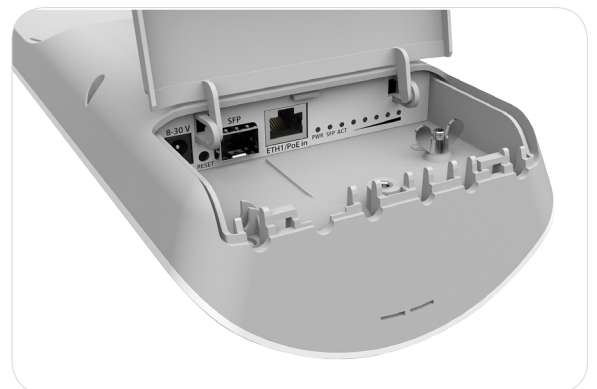

mANTBox series

The mANTBox is based on our new mANT sector antennas, but also has a wireless router built right in. Powered by the RB921 device, the mANTBox comes ready to use with everything included. The device uses a high speed 720 MHz CPU and has a built in 802.11 ac/a/n wireless device with up to 31 dBm output power.

24 V 0.8 A power adapter

quickMOUNT PRO

K-41 screw kit

Metal ring

Specifications

Product code	RB921GS-5HPacD-15S	RB921GS-5HPacD-19S (International) RB921GS-5HPacD-19S-US (USA)
CPU	Single core QCA9557 720 MHz	Single core QCA9557 720 MHz
Size of RAM	128 MB DDR2 300Mhz	128 MB DDR2 300Mhz
Data storage	128 MB NAND	128 MB NAND
10/100/1000 Ethernet ports	1	1
SFP cage	1	1
Wireless	Built-in 5 GHz 802.11ac, dual-chain	Built-in 5 GHz 802.11ac, dual-chain
Wireless regulations	Specific frequency range can be limited by country regulations	
PCB temperature monitor	Yes	Yes
Voltage monitor	Yes	Yes
Power input	jack: 8-30 V DC, PoE in: 8-30 V DC	jack: 8-30 V DC, PoE in: 8-30 V DC
Power consumption	13 W	13 W
LEDs	8	8
Beeper	Yes	Yes
Operating system	MikroTik RouterOS, Level 4 license	MikroTik RouterOS, Level 4 license
Antenna gain	15 dbi	19 dbi
Frequency range	5.17 - 5.825 GHz	5.17 - 5.825 GHz (International) 5.17 - 5.25 GHz and 5.725 - 5.835 GHz (USA)
Polarization	Vertical and horizontal	Vertical and horizontal
3DB Beamwidth - azimuth	120 deg	120 deg
3DB Beamwidth - elevation	10 deg	5 deg
VSWR	1.43 typ, 1.8 max	1.43 typ, 1.8 max
Port to Port isolation	>40 dB min	>40 dB min
Front-to-Back ratio	>30 dB	>30 dB
Cross Polarization	>30 dB	>30 dB
Weight	Package: 1.35 Kg Unit: 816g	Package: 3.01 Kg Unit: 1,36 Kg
Dimensions	140 x 348 x 82 mm	152 x 598 x 78 mm
Suggested price	\$139	\$199