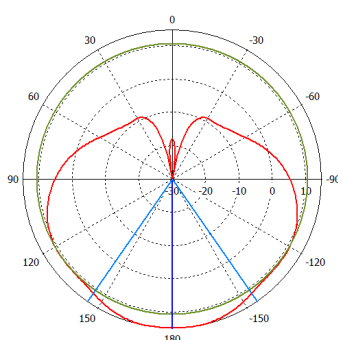

24 V 0.8 A power adapter

quickMOUNT PRO

K-41 screw kit

Metal ring

Specifications

Product code	RB921GS-5HPacD-15S	RB921GS-5HPacD-19S (International) RB921GS-5HPacD-19S-US (USA)
CPU	Single core QCA9557 720 MHz	Single core QCA9557 720 MHz
Size of RAM	128 MB DDR2 300Mhz	128 MB DDR2 300Mhz
Data storage	128 MB NAND	128 MB NAND
10/100/1000 Ethernet ports	1	1
SFP cage	1	1
Wireless	Built-in 5 GHz 802.11ac, dual-chain	Built-in 5 GHz 802.11ac, dual-chain
Wireless regulations	Specific frequency range can be limited by country regulations	
PCB temperature monitor	Yes	Yes
Voltage monitor	Yes	Yes
Power input	jack: 8-30 V DC, PoE in: 8-30 V DC	jack: 8-30 V DC, PoE in: 8-30 V DC
Power consumption	13 W	13 W
LEDs	8	8
Beeper	Yes	Yes
Operating system	MikroTik RouterOS, Level 4 license	MikroTik RouterOS, Level 4 license
Antenna gain	15 dbi	19 dbi
Frequency range	5.17 - 5.825 GHz	5.17 - 5.825 GHz (International) 5.17 - 5.25 GHz and 5.725 - 5.835 GHz (USA)
Polarization	Vertical and horizontal	Vertical and horizontal
3DB Beamwidth - azimuth	120 deg	120 deg
3DB Beamwidth - elevation	10 deg	5 deg
VSWR	1.43 typ, 1.8 max	1.43 typ, 1.8 max
Port to Port isolation	>40 dB min	>40 dB min
Front-to-Back ratio	>30 dB	>30 dB
Cross Polarization	>30 dB	>30 dB
Weight	Package: 1.35 Kg Unit: 816g	Package: 3.01 Kg Unit: 1,36 Kg
Dimensions	140 x 348 x 82 mm	152 x 598 x 78 mm
Suggested price	\$139	\$199

Wireless specifications

Device	mANTBox 15s / mANTBox 19s	
RATE	Tx (dBm)	Rx (dBm)
6MBit/s	31	-96
54MBit/s	27	-81
MCS0	30	-96
MCS7	27	-77
MCS9	22	-72

Antenna patterns

mANT 15s HP azimuth

mANT 15s HP elevation

mANT 15s VP azimuth

mANT 15s VP elevation

mANT 19s HP azimuth

mANT 19s HP elevation

mANT 19s VP azimuth

mANT 19s VP elevation