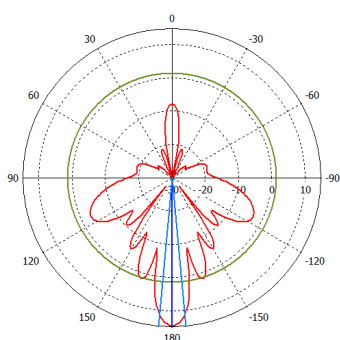

24 V 0.8 A power adapter

quickMOUNT PRO

K-41 screw kit

Metal ring

Specifications

Product code	RB921GS-5HPacD-15S	RB921GS-5HPacD-19S (International) RB921GS-5HPacD-19S-US (USA)
CPU	Single core QCA9557 720 MHz	Single core QCA9557 720 MHz
Size of RAM	128 MB DDR2 300Mhz	128 MB DDR2 300Mhz
Data storage	128 MB NAND	128 MB NAND
10/100/1000 Ethernet ports	1	1
SFP cage	1	1
Wireless	Built-in 5 GHz 802.11ac, dual-chain	Built-in 5 GHz 802.11ac, dual-chain
Wireless regulations	Specific frequency range can be limited by country regulations	
PCB temperature monitor	Yes	Yes
Voltage monitor	Yes	Yes
Power input	jack: 8-30 V DC, PoE in: 8-30 V DC	jack: 8-30 V DC, PoE in: 8-30 V DC
Power consumption	13 W	13 W
LEDs	8	8
Beeper	Yes	Yes
Operating system	MikroTik RouterOS, Level 4 license	MikroTik RouterOS, Level 4 license
Antenna gain	15 dbi	19 dbi
Frequency range	5.17 - 5.825 GHz	5.17 - 5.825 GHz (International) 5.17 - 5.25 GHz and 5.725 - 5.835 GHz (USA)
Polarization	Vertical and horizontal	Vertical and horizontal
3DB Beamwidth - azimuth	120 deg	120 deg
3DB Beamwidth - elevation	10 deg	5 deg
VSWR	1.43 typ, 1.8 max	1.43 typ, 1.8 max
Port to Port isolation	>40 dB min	>40 dB min
Front-to-Back ratio	>30 dB	>30 dB
Cross Polarization	>30 dB	>30 dB
Weight	Package: 1.35 Kg Unit: 816g	Package: 3.01 Kg Unit: 1,36 Kg
Dimensions	140 x 348 x 82 mm	152 x 598 x 78 mm
Suggested price	\$139	\$199

Wireless specifications

Device	mANTBox 15s / mANTBox 19s	
RATE	Tx (dBm)	Rx (dBm)
6MBit/s	31	-96
54MBit/s	27	-81
MCS0	30	-96
MCS7	27	-77
MCS9	22	-72

Antenna patterns

mANT 15s HP azimuth

mANT 15s HP elevation