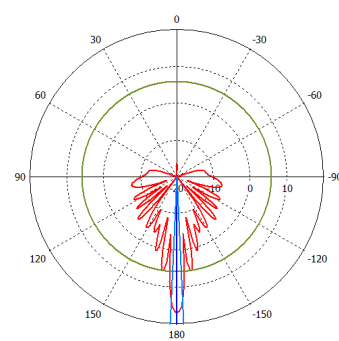

24 V 0.8 A power adapter

quickMOUNT PRO

K-41 screw kit

Metal ring

Specifications

Product code	RB921GS-5HPacD-15S	RB921GS-5HPacD-19S (International) RB921GS-5HPacD-19S-US (USA)
CPU	Single core QCA9557 720 MHz	Single core QCA9557 720 MHz
Size of RAM	128 MB DDR2 300Mhz	128 MB DDR2 300Mhz
Data storage	128 MB NAND	128 MB NAND
10/100/1000 Ethernet ports	1	1
SFP cage	1	1
Wireless	Built-in 5 GHz 802.11ac, dual-chain	Built-in 5 GHz 802.11ac, dual-chain
Wireless regulations	Specific frequency range can be limited by country regulations	
PCB temperature monitor	Yes	Yes
Voltage monitor	Yes	Yes
Power input	jack: 8-30 V DC, PoE in: 8-30 V DC	jack: 8-30 V DC, PoE in: 8-30 V DC
Power consumption	13 W	13 W
LEDs	8	8
Beeper	Yes	Yes
Operating system	MikroTik RouterOS, Level 4 license	MikroTik RouterOS, Level 4 license
Antenna gain	15 dbi	19 dbi
Frequency range	5.17 - 5.825 GHz	5.17 - 5.825 GHz (International) 5.17 - 5.25 GHz and 5.725 - 5.835 GHz (USA)
Polarization	Vertical and horizontal	Vertical and horizontal
3DB Beamwidth - azimuth	120 deg	120 deg
3DB Beamwidth - elevation	10 deg	5 deg
VSWR	1.43 typ, 1.8 max	1.43 typ, 1.8 max
Port to Port isolation	>40 dB min	>40 dB min
Front-to-Back ratio	>30 dB	>30 dB
Cross Polarization	>30 dB	>30 dB
Weight	Package: 1.35 Kg Unit: 816g	Package: 3.01 Kg Unit: 1,36 Kg
Dimensions	140 x 348 x 82 mm	152 x 598 x 78 mm
Suggested price	\$139	\$199

Wireless specifications

Device	mANTBox 15s / mANTBox 19s	
RATE	Tx (dBm)	Rx (dBm)
6MBit/s	31	-96
54MBit/s	27	-81
MCS0	30	-96
MCS7	27	-77
MCS9	22	-72

Antenna patterns

mANT 15s HP azimuth

mANT 15s HP elevation

mANT 15s VP azimuth

mANT 15s VP elevation

mANT 19s HP azimuth

mANT 19s HP elevation

mANT 19s VP azimuth

mANT 19s VP elevation