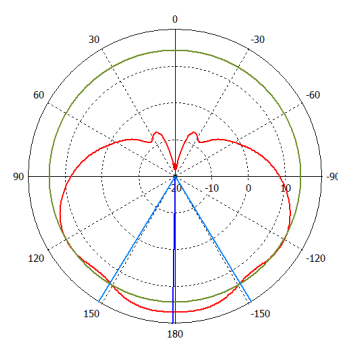

24 V 0.8 A power adapter

quickMOUNT PRO

K-41 screw kit

Metal ring

Specifications

Product code	RB921GS-5HPacD-15S	RB921GS-5HPacD-19S (International) RB921GS-5HPacD-19S-US (USA)
CPU	Single core QCA9557 720 MHz	Single core QCA9557 720 MHz
Size of RAM	128 MB DDR2 300Mhz	128 MB DDR2 300Mhz
Data storage	128 MB NAND	128 MB NAND
10/100/1000 Ethernet ports	1	1
SFP cage	1	1
Wireless	Built-in 5 GHz 802.11ac, dual-chain	Built-in 5 GHz 802.11ac, dual-chain
Wireless regulations	Specific frequency range can be limited by country regulations	
PCB temperature monitor	Yes	Yes
Voltage monitor	Yes	Yes
Power input	jack: 8-30 V DC, PoE in: 8-30 V DC	jack: 8-30 V DC, PoE in: 8-30 V DC
Power consumption	13 W	13 W
LEDs	8	8
Beeper	Yes	Yes
Operating system	MikroTik RouterOS, Level 4 license	MikroTik RouterOS, Level 4 license
Antenna gain	15 dbi	19 dbi
Frequency range	5.17 - 5.825 GHz	5.17 - 5.825 GHz (International) 5.17 - 5.25 GHz and 5.725 - 5.835 GHz (USA)
Polarization	Vertical and horizontal	Vertical and horizontal
3DB Beamwidth - azimuth	120 deg	120 deg
3DB Beamwidth - elevation	10 deg	5 deg
VSWR	1.43 typ, 1.8 max	1.43 typ, 1.8 max
Port to Port isolation	>40 dB min	>40 dB min
Front-to-Back ratio	>30 dB	>30 dB
Cross Polarization	>30 dB	>30 dB
Weight	Package: 1.35 Kg Unit: 816g	Package: 3.01 Kg Unit: 1,36 Kg
Dimensions	140 x 348 x 82 mm	152 x 598 x 78 mm
Suggested price	\$139	\$199

Wireless specifications

Device	mANTBox 15s / mANTBox 19s	
RATE	Tx (dBm)	Rx (dBm)
6MBit/s	31	-96
54MBit/s	27	-81
MCS0	30	-96
MCS7	27	-77
MCS9	22	-72

Antenna patterns

mANT 15s HP azimuth

mANT 15s HP elevation

mANT 15s VP azimuth

mANT 15s VP elevation

mANT 19s HP azimuth

mANT 19s HP elevation

mANT 19s VP azimuth

mANT 19s VP elevation