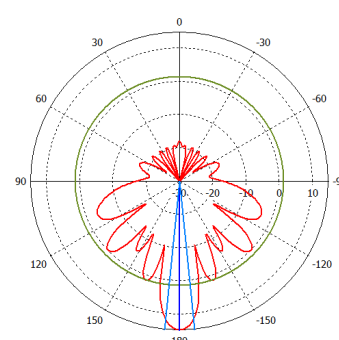

24 V 0.8 A power adapter

quickMOUNT PRO

K-41 screw kit

Metal ring

Specifications

Product code	RB921GS-5HPacD-15S	RB921GS-5HPacD-19S (International) RB921GS-5HPacD-19S-US (USA)
CPU	Single core QCA9557 720 MHz	Single core QCA9557 720 MHz
Size of RAM	128 MB DDR2 300Mhz	128 MB DDR2 300Mhz
Data storage	128 MB NAND	128 MB NAND
10/100/1000 Ethernet ports	1	1
SFP cage	1	1
Wireless	Built-in 5 GHz 802.11ac, dual-chain	Built-in 5 GHz 802.11ac, dual-chain
Wireless regulations	Specific frequency range can be limited by country regulations	
PCB temperature monitor	Yes	Yes
Voltage monitor	Yes	Yes
Power input	jack: 8-30 V DC, PoE in: 8-30 V DC	jack: 8-30 V DC, PoE in: 8-30 V DC
Power consumption	13 W	13 W
LEDs	8	8
Beeper	Yes	Yes
Operating system	MikroTik RouterOS, Level 4 license	MikroTik RouterOS, Level 4 license
Antenna gain	15 dbi	19 dbi
Frequency range	5.17 - 5.825 GHz	5.17 - 5.825 GHz (International) 5.17 - 5.25 GHz and 5.725 - 5.835 GHz (USA)
Polarization	Vertical and horizontal	Vertical and horizontal
3DB Beamwidth - azimuth	120 deg	120 deg
3DB Beamwidth - elevation	10 deg	5 deg
VSWR	1.43 typ, 1.8 max	1.43 typ, 1.8 max
Port to Port isolation	>40 dB min	>40 dB min
Front-to-Back ratio	>30 dB	>30 dB
Cross Polarization	>30 dB	>30 dB
Weight	Package: 1.35 Kg Unit: 816g	Package: 3.01 Kg Unit: 1,36 Kg
Dimensions	140 x 348 x 82 mm	152 x 598 x 78 mm
Suggested price	\$139	\$199

Wireless specifications

Device	mANTBox 15s / mANTBox 19s	
RATE	Tx (dBm)	Rx (dBm)
6MBit/s	31	-96
54MBit/s	27	-81
MCS0	30	-96
MCS7	27	-77
MCS9	22	-72

Antenna patterns

mANT 15s HP azimuth

mANT 15s HP elevation

mANT 15s VP azimuth

mANT 15s VP elevation

mANT 19s HP azimuth

mANT 19s HP elevation

mANT 19s VP azimuth

mANT 19s VP elevation