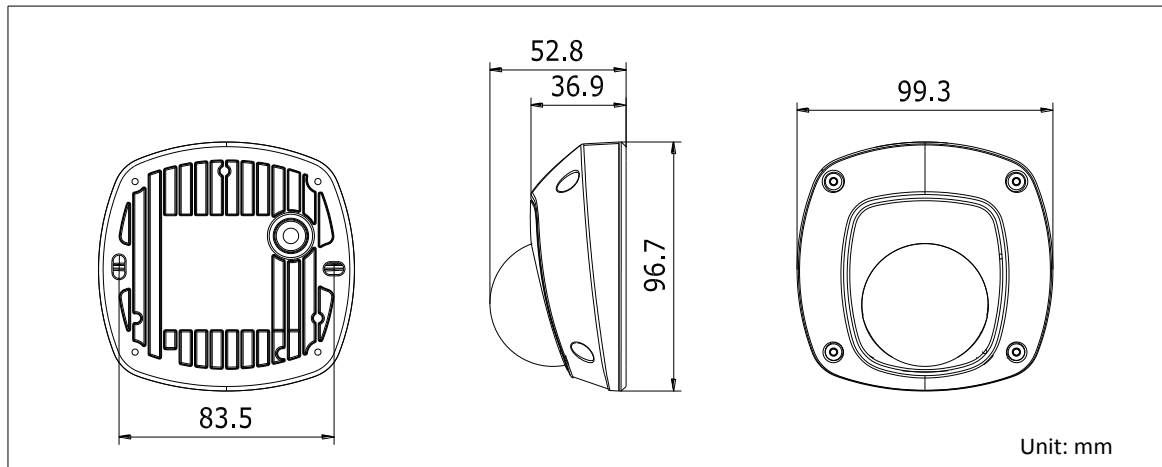

Dimensions

Accessories