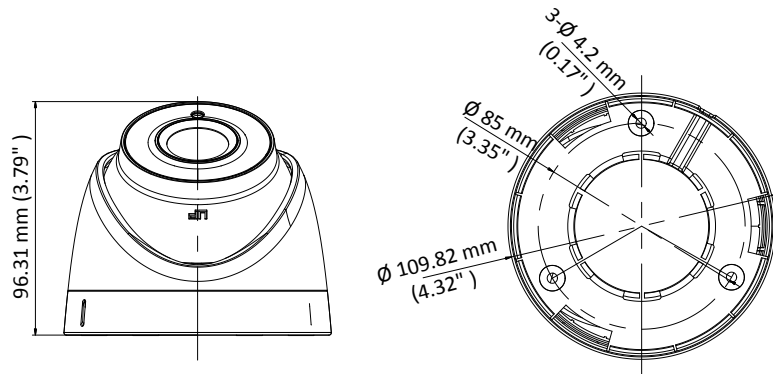

Order Models

DS-2CE78U8T-IT3

Dimension