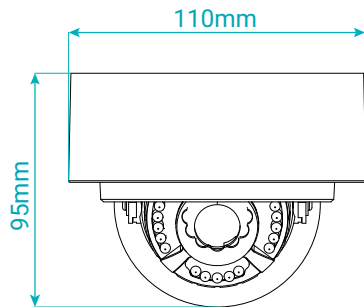

IP Camera

2021-Q2

Advantages

- Memory slot: Micro SD 256Gb
- IP67 Ingress protection
- Video compression support H.264+ / H.265+
- Application programming interface support Onvif Ver2.6, Profile S
- Intelligent Day/night function
- Supported WDR, BLC, HLC, Defog
- Supported Automatic Network Replenishment(ANR)